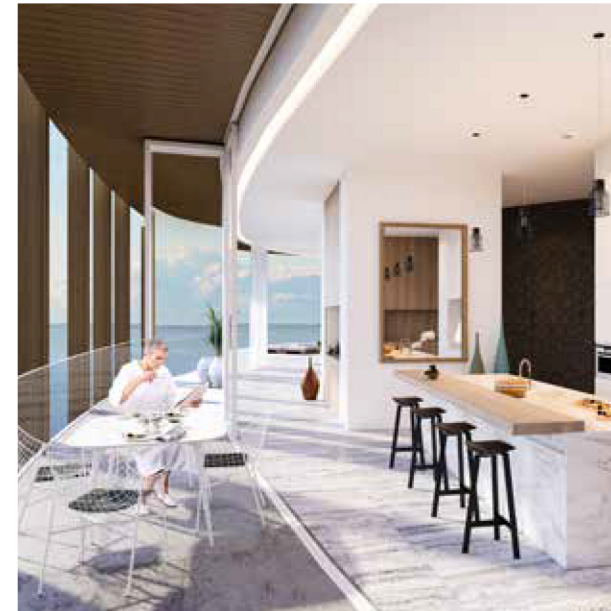

WATER

Natural textures and shades of grey create a relaxing environment where clean lines and materials appear to be in constant motion.

HIGHEST QUALITY

Durable and luxurious materials, fixtures and fittings

- Imported high quality wardrobes
- En-suite bathrooms
- Premium porcelain tiles
- Top-quality imported sanitary fixtures with high quality vanity

ENERGY PERFORMANCE

All buildings comply with the local regulations of Energy Performance. The West Tower has a Category A high energy performance certificate.