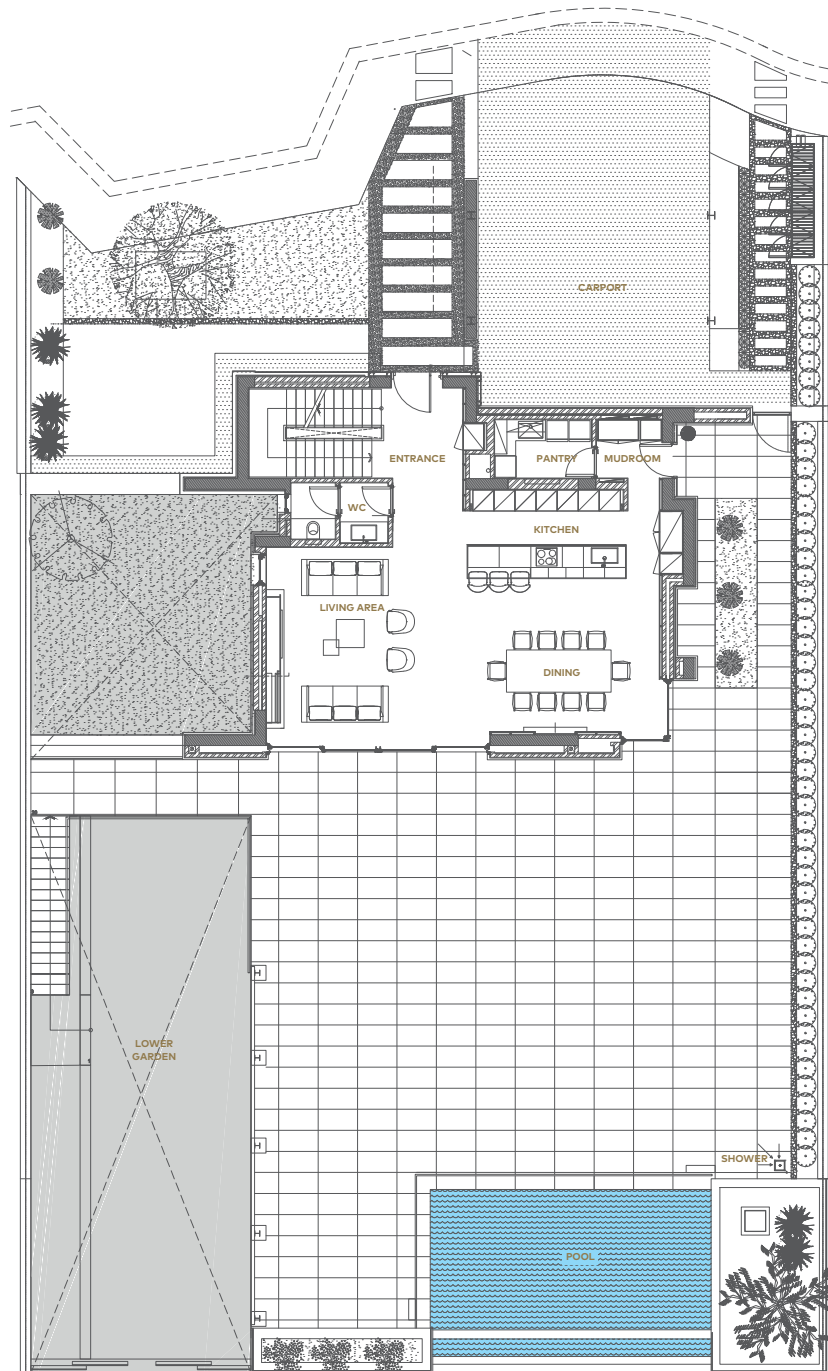

ISLAND VILLA

22

UNIT No.
IV22

TYPE 4A

BEDROOMS 4

BATHROOMS 5

Plot area	812m ² / 8,737ft ²
Internal area	314m ² / 3,379ft ²
Lower floor	158m ² / 1,700ft ²
Total unit area	472m ² / 5,079ft ²
Covered verandas	206m ² / 2,217ft ²
Uncovered verandas	298m ² / 3,206ft ²
Roof garden	171m ² / 1,840ft ²
Swimming pool	32m ² / 344ft ²
Garage	2 cars
Extra WC	1
Finishes palette	Water

Berth size 1 x 15m

ISLAND VILLA

22

UNIT No.
IV22

TYPE 4A

GROUND FLOOR

ISLAND VILLA

22

UNIT No.
IV22

TYPE 4A
FIRST FLOOR

ISLAND VILLA

22

UNIT No.
IV22

TYPE 4A
LOWER FLOOR

ISLAND
VILLA

22

UNIT No.
IV22

TYPE 4A

ROOFTOP GARDEN