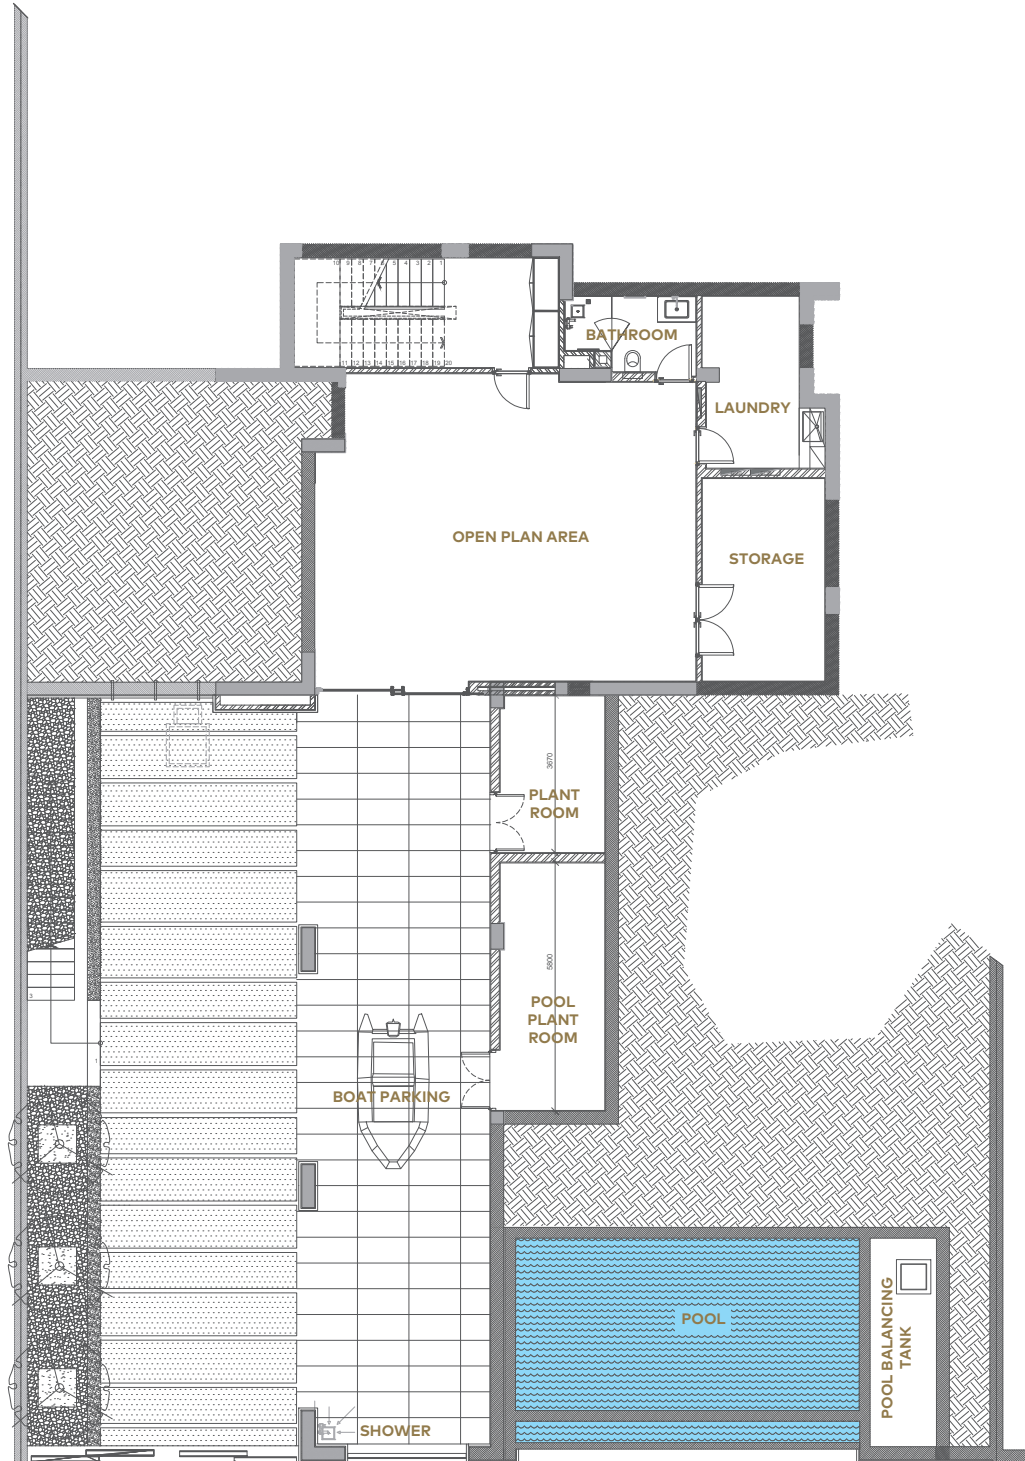

ISLAND VILLA

22

UNIT No.
IV22

TYPE 4A

BEDROOMS 4

BATHROOMS 5

Plot area	812m ² / 8,737ft ²
Internal area	314m ² / 3,379ft ²
Lower floor	158m ² / 1,700ft ²
Total unit area	472m ² / 5,079ft ²
Covered verandas	206m ² / 2,217ft ²
Uncovered verandas	298m ² / 3,206ft ²
Roof garden	171m ² / 1,840ft ²
Swimming pool	32m ² / 344ft ²
Garage	2 cars
Extra WC	1
Finishes palette	Water

Berth size 1 x 15m

ISLAND VILLA

22

UNIT No.
IV22

TYPE 4A

GROUND FLOOR

ISLAND VILLA

22

UNIT No.
IV22

TYPE 4A
FIRST FLOOR

ISLAND VILLA

22

UNIT No.
IV22

TYPE 4A
LOWER FLOOR

ISLAND
VILLA

22

UNIT No.
IV22

TYPE 4A

ROOFTOP GARDEN