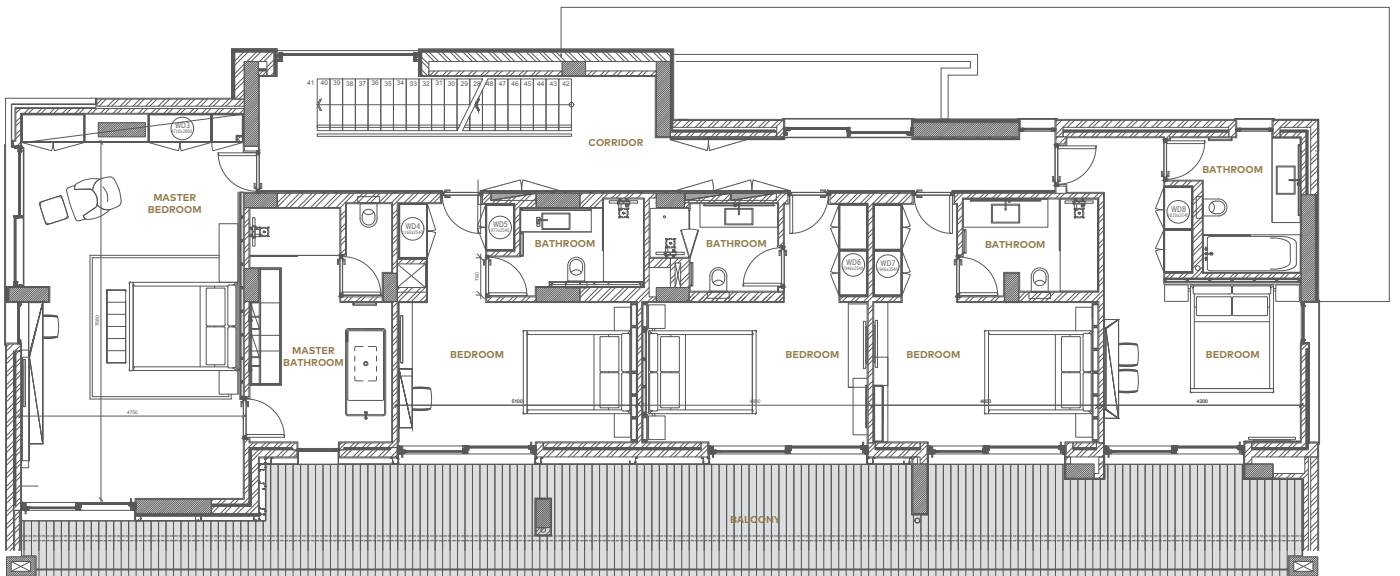

ISLAND VILLA

23

UNIT No.
IV23

TYPE 5C

BEDROOMS 5

BATHROOMS 6

Plot area	899m ² / 9,673ft ²
Internal area	406m ² / 4,369ft ²
Lower floor	190m ² / 2,044ft ²
Total unit area	596m ² / 6,413ft ²
Covered verandas	209m ² / 2,249ft ²
Uncovered verandas	284m ² / 3,056ft ²
Roof garden	229m ² / 2,464ft ²
Swimming pool	49m ² / 527ft ²
Garage	2 cars
Extra WC	1
Finishes palette	Wind

Berth size 1 x 15m

ISLAND VILLA

23

UNIT No.
IV23

TYPE 5C

GROUND FLOOR

ISLAND VILLA

23

UNIT No.
IV23

TYPE 5C
FIRST FLOOR

ISLAND VILLA

23

UNIT No.
IV23

TYPE 5C
LOWER FLOOR

ISLAND VILLA

23