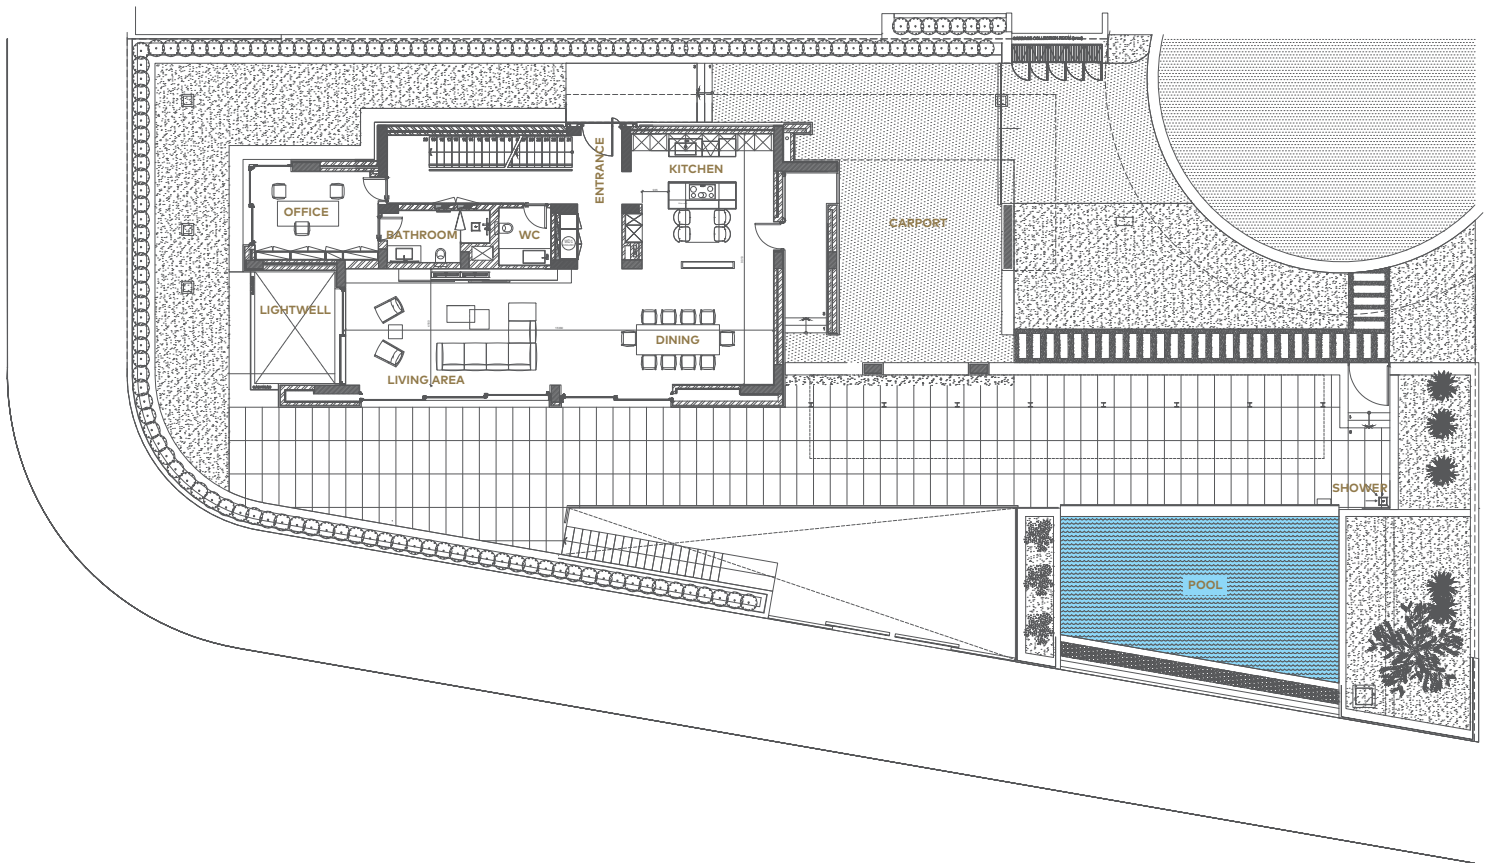

ISLAND VILLA

23

UNIT No.
IV23

TYPE 5C

BEDROOMS 5

BATHROOMS 6

Plot area	899m ² / 9,673ft ²
Internal area	406m ² / 4,369ft ²
Lower floor	190m ² / 2,044ft ²
Total unit area	596m ² / 6,413ft ²
Covered verandas	209m ² / 2,249ft ²
Uncovered verandas	284m ² / 3,056ft ²
Roof garden	229m ² / 2,464ft ²
Swimming pool	49m ² / 527ft ²
Garage	2 cars
Extra WC	1
Finishes palette	Wind

Berth size 1 x 15m

ISLAND VILLA

23

UNIT No.
IV23

TYPE 5C

GROUND FLOOR

ISLAND VILLA

23

UNIT No.
IV23

TYPE 5C
FIRST FLOOR

ISLAND VILLA

23

UNIT No.
IV23

TYPE 5C
LOWER FLOOR

ISLAND VILLA

23

UNIT No.
IV23

TYPE 5C

ROOFTOP GARDEN