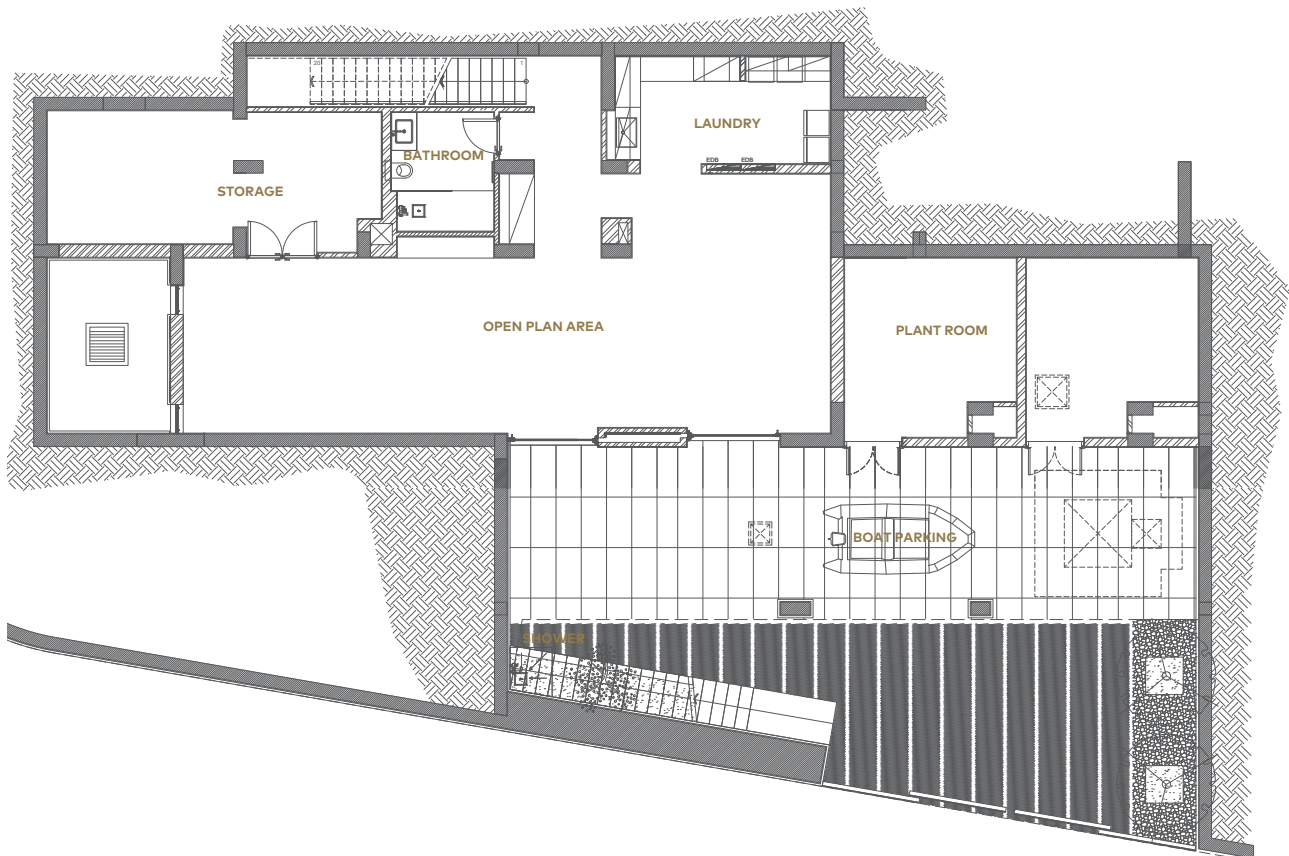

ISLAND VILLA

23

UNIT No.
IV23

TYPE 5C

BEDROOMS 5

BATHROOMS 6

Plot area	899m ² / 9,673ft ²
Internal area	406m ² / 4,369ft ²
Lower floor	190m ² / 2,044ft ²
Total unit area	596m ² / 6,413ft ²
Covered verandas	209m ² / 2,249ft ²
Uncovered verandas	284m ² / 3,056ft ²
Roof garden	229m ² / 2,464ft ²
Swimming pool	49m ² / 527ft ²
Garage	2 cars
Extra WC	1
Finishes palette	Wind

Berth size 1 x 15m

ISLAND VILLA

23

UNIT No.
IV23

TYPE 5C

GROUND FLOOR

ISLAND VILLA

23

UNIT No.
IV23

TYPE 5C
FIRST FLOOR

ISLAND VILLA

23

UNIT No.
IV23

TYPE 5C
LOWER FLOOR

ISLAND VILLA

23

UNIT No.
IV23

TYPE 5C

ROOFTOP GARDEN