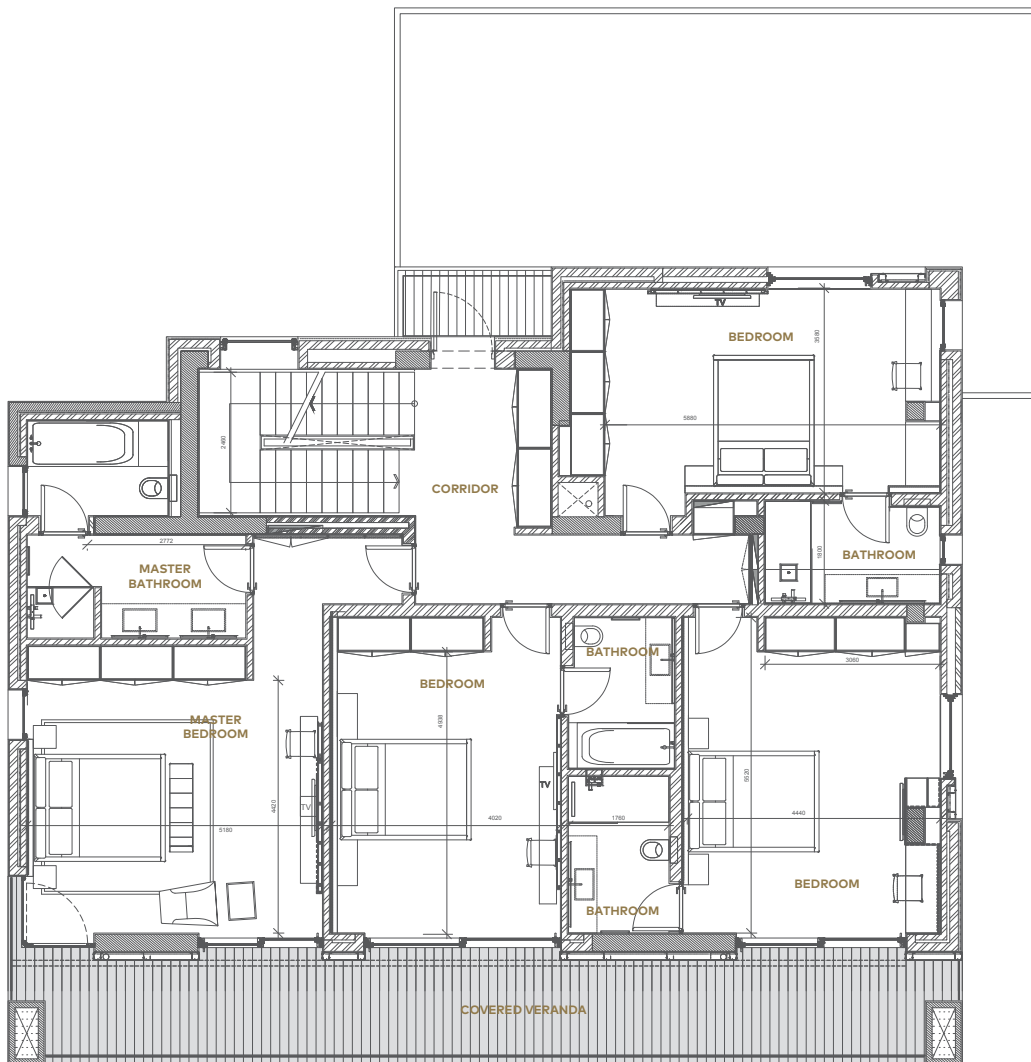

ISLAND VILLA

25

UNIT No.
IV25

TYPE 4A

BEDROOMS 4

BATHROOMS 5

Plot area	826m ² / 8,888ft ²
Internal area	314m ² / 3,379ft ²
Lower floor	156m ² / 1,679ft ²
Total unit area	470m ² / 5,057ft ²
Covered verandas	209m ² / 2,249ft ²
Uncovered verandas	306m ² / 3,293ft ²
Roof garden	171m ² / 1,840ft ²
Swimming pool	30m ² / 323ft ²
Garage	2 cars
Extra WC	1
Finishes palette	Water

Berth size 1 x 15m

ISLAND VILLA

25

TYPE 4A

GROUND FLOOR

UNIT No.
IV25

ISLAND VILLA

25

UNIT No.
IV25

TYPE 4A
FIRST FLOOR

ISLAND VILLA

25

UNIT No.
IV25

TYPE 4A
LOWER FLOOR

ISLAND VILLA

25

UNIT No.
IV25

TYPE 4A

ROOFTOP GARDEN