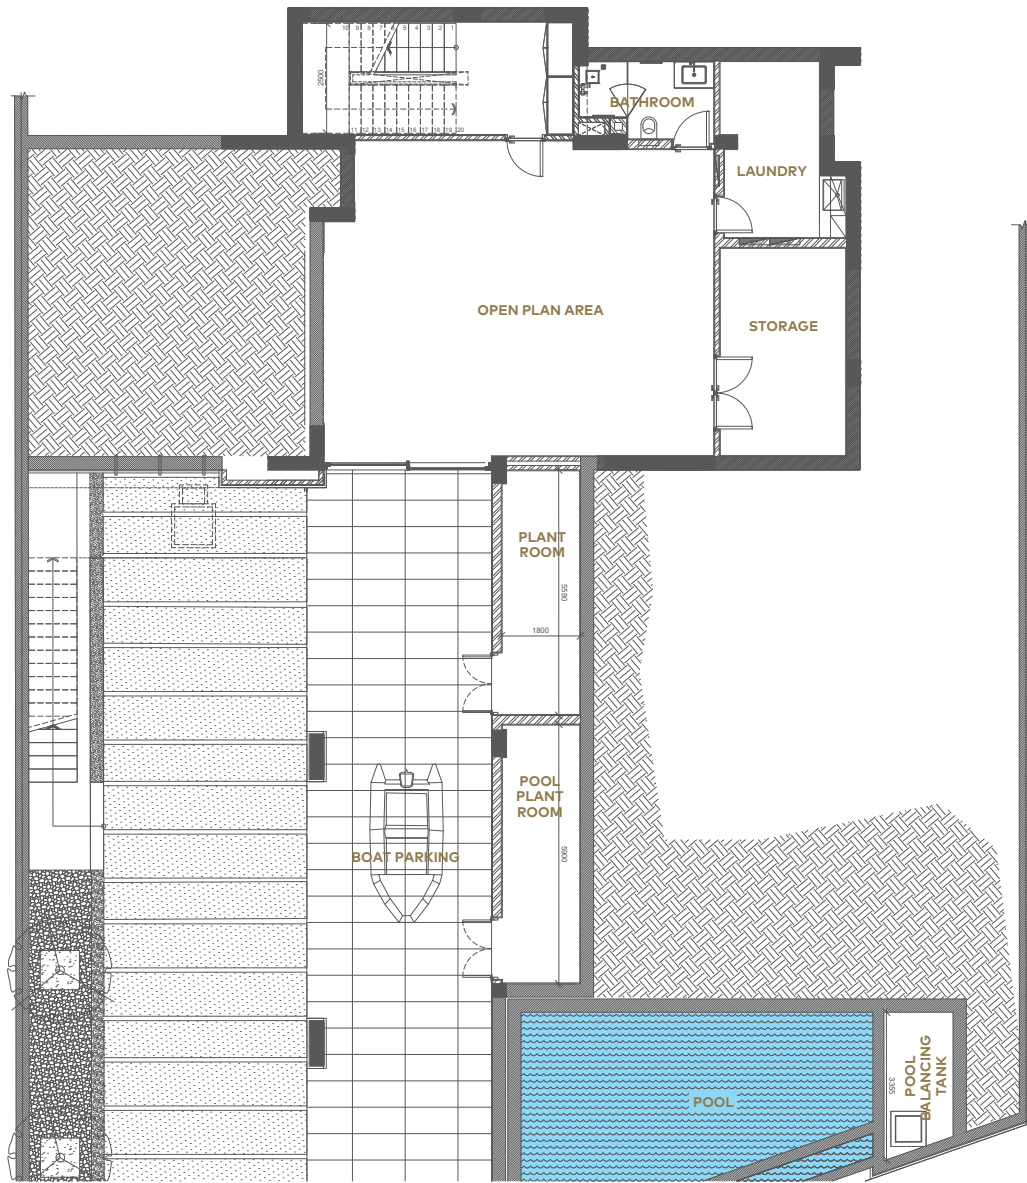

ISLAND VILLA

25

UNIT No.
IV25

TYPE 4A

BEDROOMS 4

BATHROOMS 5

Plot area	826m ² / 8,888ft ²
Internal area	314m ² / 3,379ft ²
Lower floor	156m ² / 1,679ft ²
Total unit area	470m ² / 5,057ft ²
Covered verandas	209m ² / 2,249ft ²
Uncovered verandas	306m ² / 3,293ft ²
Roof garden	171m ² / 1,840ft ²
Swimming pool	30m ² / 323ft ²
Garage	2 cars
Extra WC	1
Finishes palette	Water

Berth size 1 x 15m

ISLAND VILLA

25

TYPE 4A

GROUND FLOOR

UNIT No.
IV25

ISLAND VILLA

25

UNIT No.
IV25

TYPE 4A
FIRST FLOOR

ISLAND VILLA

25

UNIT No.
IV25

TYPE 4A
LOWER FLOOR

ISLAND VILLA

25

UNIT No.
IV25

TYPE 4A

ROOFTOP GARDEN