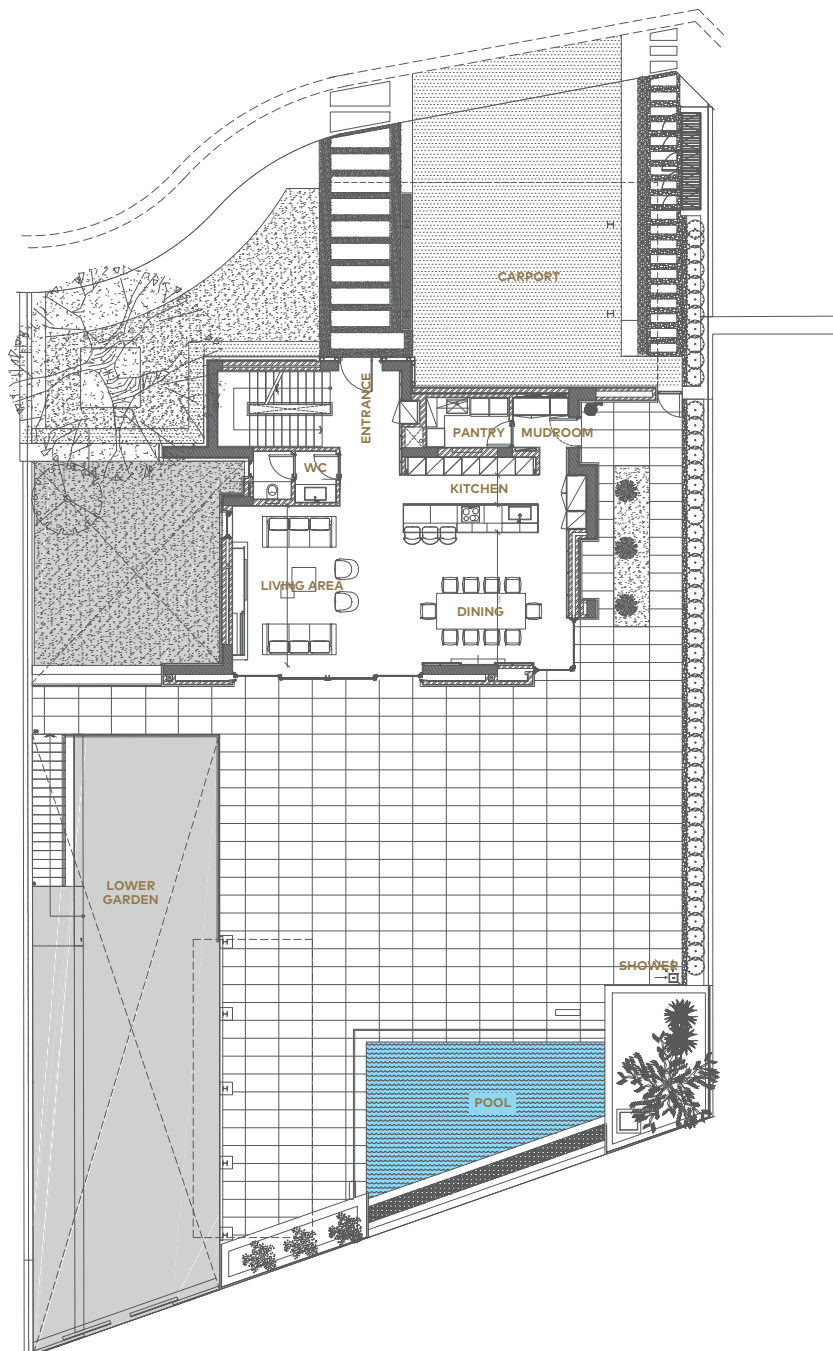

ISLAND VILLA

25

UNIT No.
IV25

TYPE 4A

BEDROOMS 4

BATHROOMS 5

Plot area	826m ² / 8,888ft ²
Internal area	314m ² / 3,379ft ²
Lower floor	156m ² / 1,679ft ²
Total unit area	470m ² / 5,057ft ²
Covered verandas	209m ² / 2,249ft ²
Uncovered verandas	306m ² / 3,293ft ²
Roof garden	171m ² / 1,840ft ²
Swimming pool	30m ² / 323ft ²
Garage	2 cars
Extra WC	1
Finishes palette	Water

Berth size 1 x 15m

ISLAND VILLA

25

TYPE 4A

GROUND FLOOR

UNIT No.
IV25

ISLAND VILLA

25

UNIT No.
IV25

TYPE 4A
FIRST FLOOR

ISLAND VILLA

25

UNIT No.
IV25

TYPE 4A
LOWER FLOOR

ISLAND VILLA

25

UNIT No.
IV25

TYPE 4A

ROOFTOP GARDEN