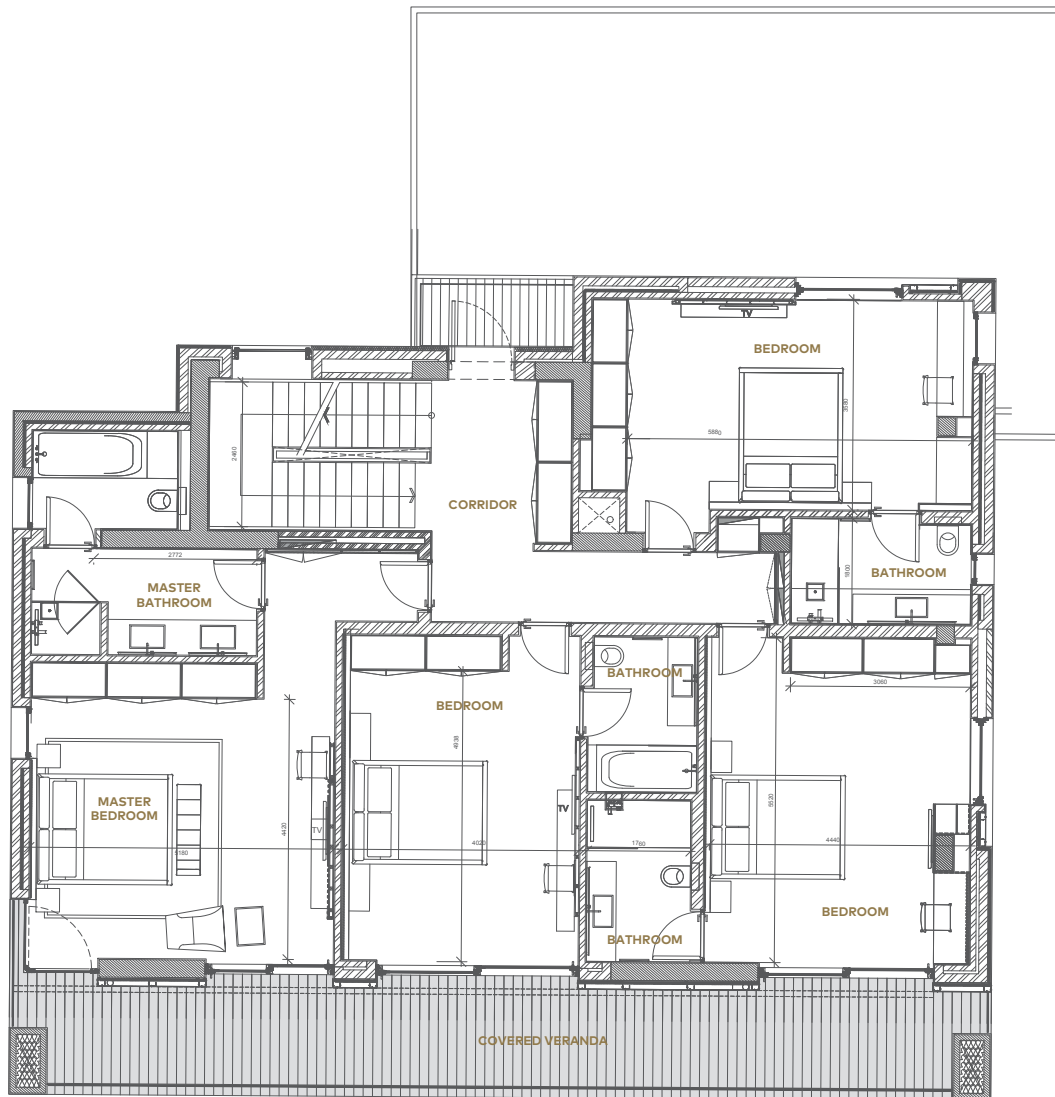

ISLAND VILLA

26

UNIT No.
IV26

TYPE 4A

BEDROOMS 4

BATHROOMS 5

Plot area	762m ² / 8,199ft ²
Internal area	314m ² / 3,379ft ²
Lower floor	155m ² / 1,668ft ²
Total unit area	469m ² / 5,046ft ²
Covered verandas	192m ² / 2,066ft ²
Uncovered verandas	242m ² / 2,604ft ²
Roof garden	171m ² / 1,840ft ²
Swimming pool	30m ² / 323ft ²
Garage	2 cars
Extra WC	1
Finishes palette	Water

Berth size 1 x 15m

ISLAND VILLA

26

UNIT No.
IV26

TYPE 4A

GROUND FLOOR

ISLAND VILLA

26

UNIT No.
IV26

TYPE 4A
FIRST FLOOR

ISLAND VILLA

26

UNIT No.
IV26

TYPE 4A
LOWER FLOOR

ISLAND VILLA

26

UNIT No.
IV26

TYPE 4A

ROOFTOP GARDEN