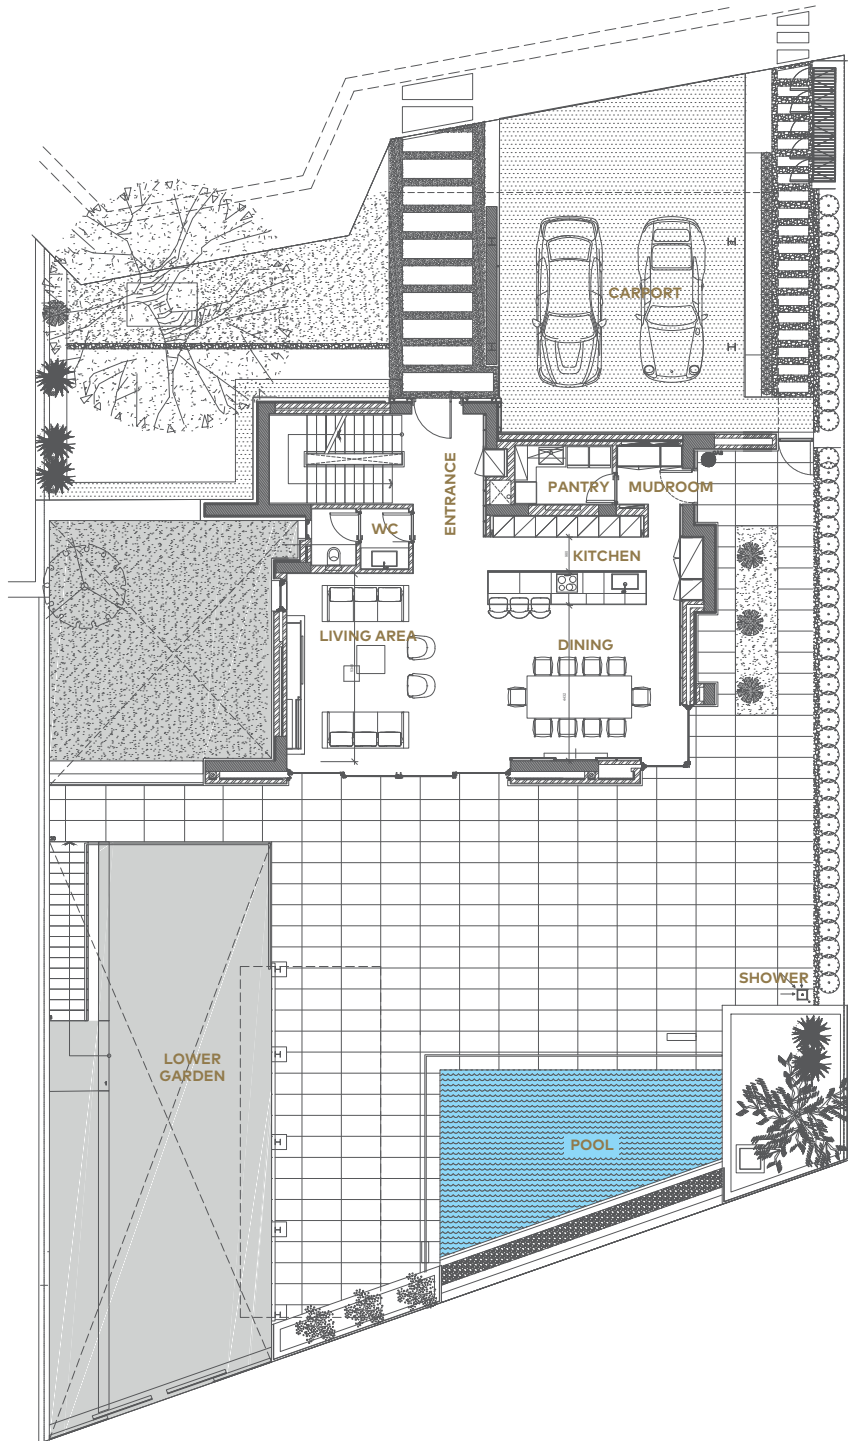

ISLAND VILLA

26

UNIT No.
IV26

TYPE 4A

BEDROOMS 4

BATHROOMS 5

Plot area	762m ² / 8,199ft ²
Internal area	314m ² / 3,379ft ²
Lower floor	155m ² / 1,668ft ²
Total unit area	469m ² / 5,046ft ²
Covered verandas	192m ² / 2,066ft ²
Uncovered verandas	242m ² / 2,604ft ²
Roof garden	171m ² / 1,840ft ²
Swimming pool	30m ² / 323ft ²
Garage	2 cars
Extra WC	1
Finishes palette	Water

Berth size 1 x 15m

ISLAND VILLA

26

UNIT No.
IV26

TYPE 4A

GROUND FLOOR

ISLAND VILLA

26

UNIT No.
IV26

TYPE 4A
FIRST FLOOR

ISLAND VILLA

26

UNIT No.
IV26

TYPE 4A
LOWER FLOOR

ISLAND VILLA

26

UNIT No.
IV26

TYPE 4A

ROOFTOP GARDEN