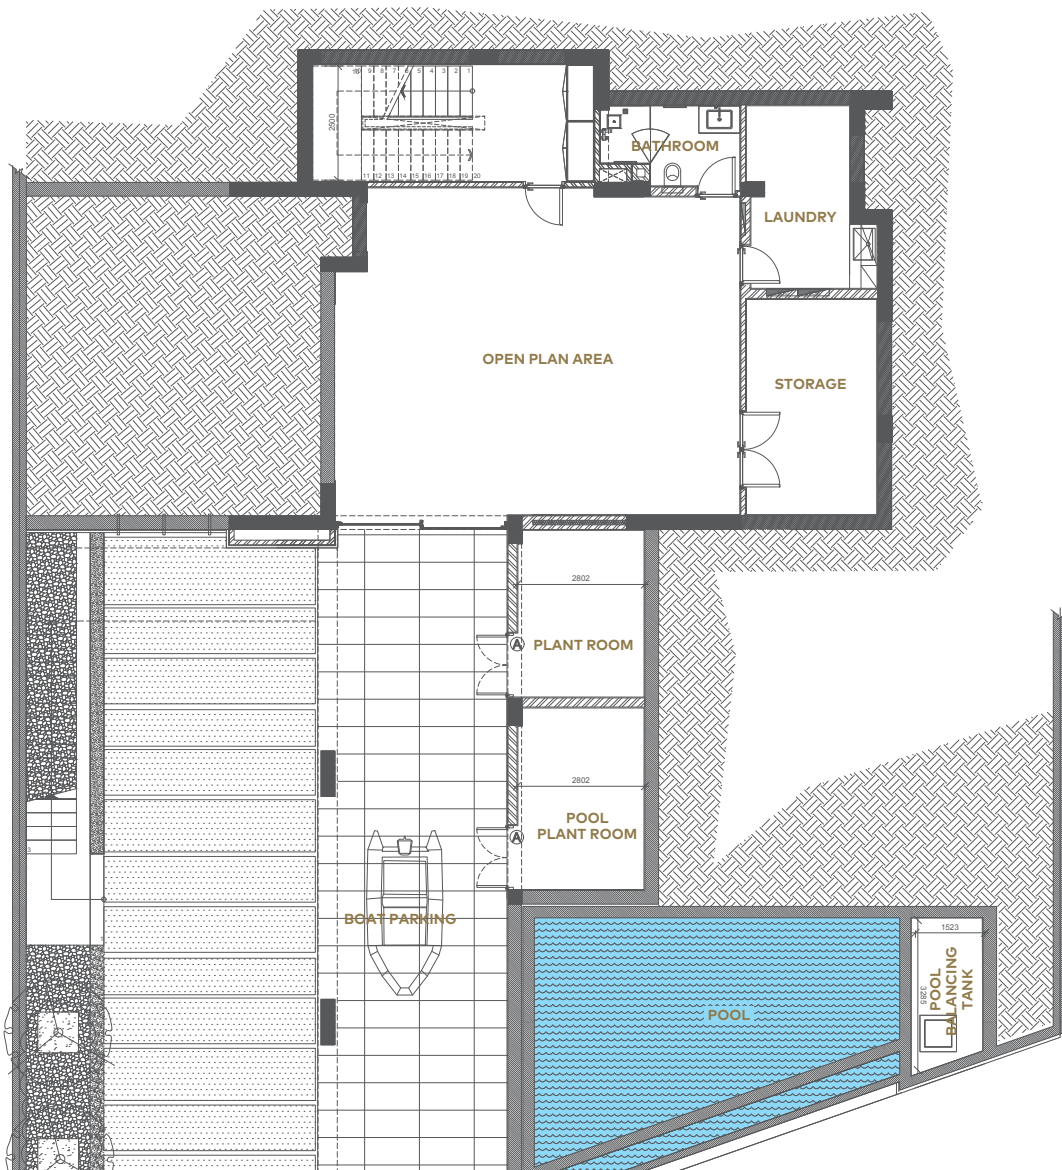

ISLAND VILLA

26

UNIT No.
IV26

TYPE 4A

BEDROOMS 4

BATHROOMS 5

Plot area	762m ² / 8,199ft ²
Internal area	314m ² / 3,379ft ²
Lower floor	155m ² / 1,668ft ²
Total unit area	469m ² / 5,046ft ²
Covered verandas	192m ² / 2,066ft ²
Uncovered verandas	242m ² / 2,604ft ²
Roof garden	171m ² / 1,840ft ²
Swimming pool	30m ² / 323ft ²
Garage	2 cars
Extra WC	1
Finishes palette	Water

Berth size 1 x 15m

ISLAND VILLA

26

UNIT No.
IV26

TYPE 4A

GROUND FLOOR

ISLAND VILLA

26

UNIT No.
IV26

TYPE 4A
FIRST FLOOR

ISLAND VILLA

26

UNIT No.
IV26

TYPE 4A
LOWER FLOOR

ISLAND VILLA

26

UNIT No.
IV26

TYPE 4A

ROOFTOP GARDEN